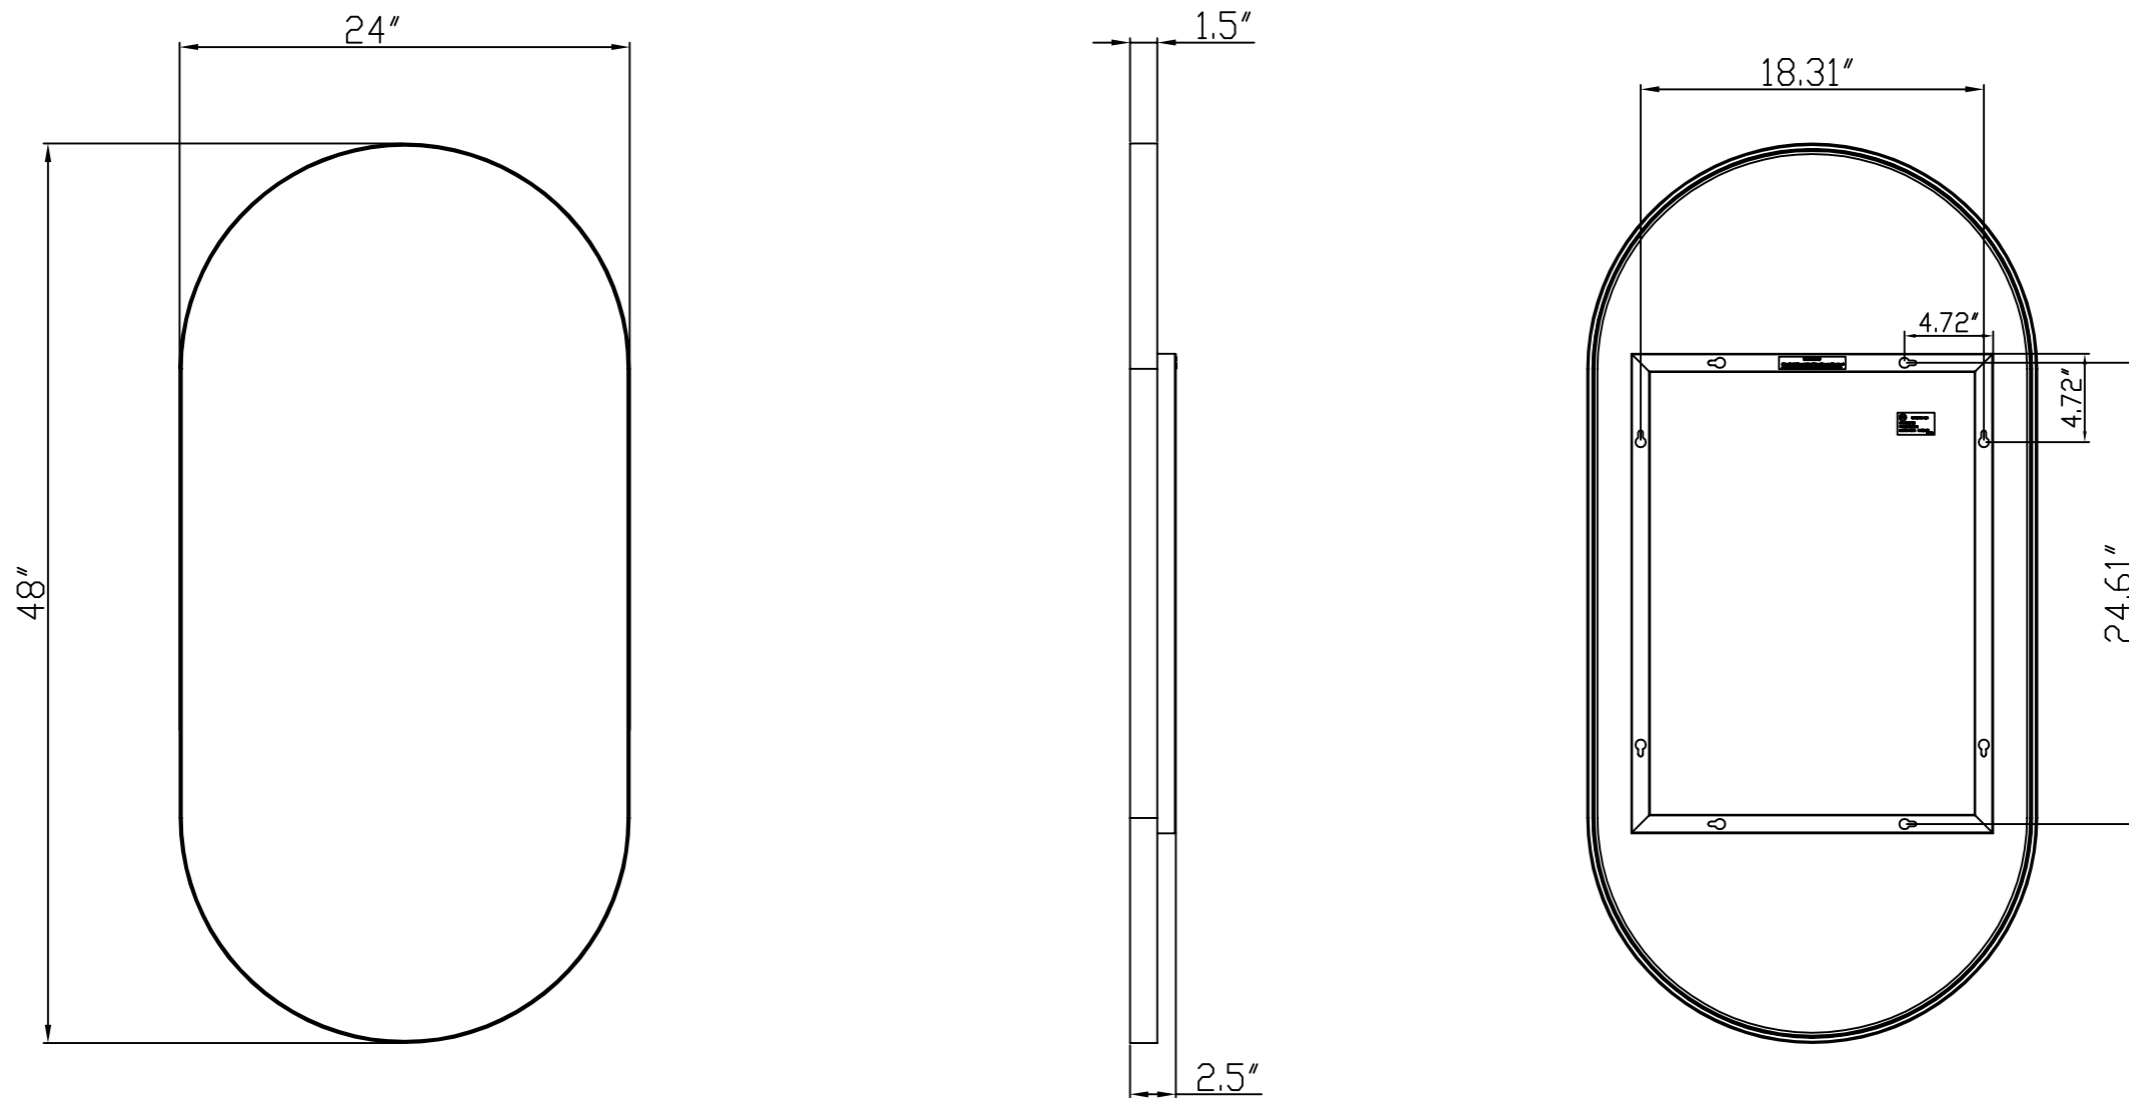

LOOK Backlit Mirror Install Instructions

Part #: 694CP2448-KK00UL001

IMPORTANT INSTALLATION CONSIDERATIONS

See installation instructions for full details on the mounting of these mirrors.

The dimensions below are for reference only, all dimensions should be verified with actual product prior to final installation.

The grounded outlet box should NOT be located behind the power supply housing or it will prevent the mirror from being plugged in properly.

A code compliant duplex receptacle should be used to ensure proper installation.